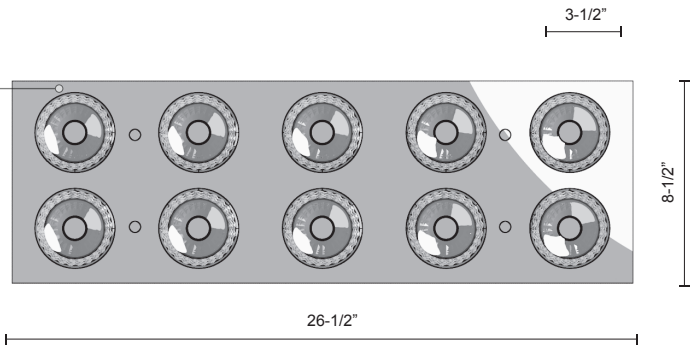

Color Temp - CH4000K

Color Temp - RG 3000K

CRI (Ra) >80

Dimming 100% - 10%

Rated Life 50,000 hours

Voltage	Watt	LED Lumens	Delivered Lumens	Finish(es)
120V	50W	10 X 400	3250*	CH / RG

MP12810-CH

Metal Finish  
CH - Chrome  
RG - Rose Gold