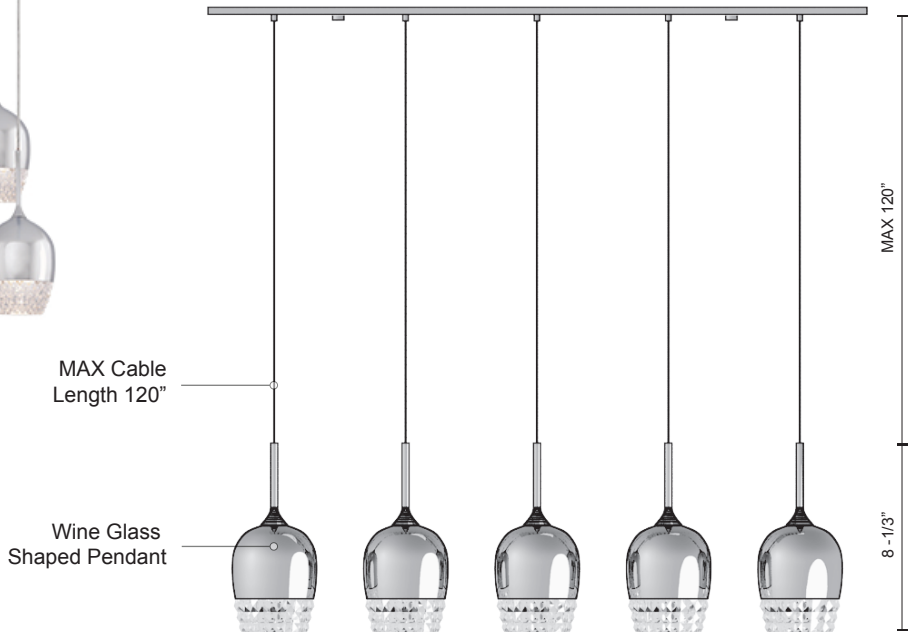

## SPECIFICATION SHEET

PROJECT		
DATE		TYPE

Sophisticated LED technology meets pendants with elegant design

- Wine glass shaped design with clear crystal
- Chrome or rose gold metal finish
- Canopy Included
- Dimmable with ELV dimmer (Not included)
- 120V

Color Temp - CH4000K

Color Temp - RG 3000K

CRI (Ra) >80

Dimming 100% - 10%

Rated Life 50,000 hours

Voltage	Watt	LED Lumens	Delivered Lumens	Finish(es)
120V	50W	10 X 400	3250*	CH / RG

MP12810-CH

Metal Finish  
CH - Chrome  
RG - Rose Gold